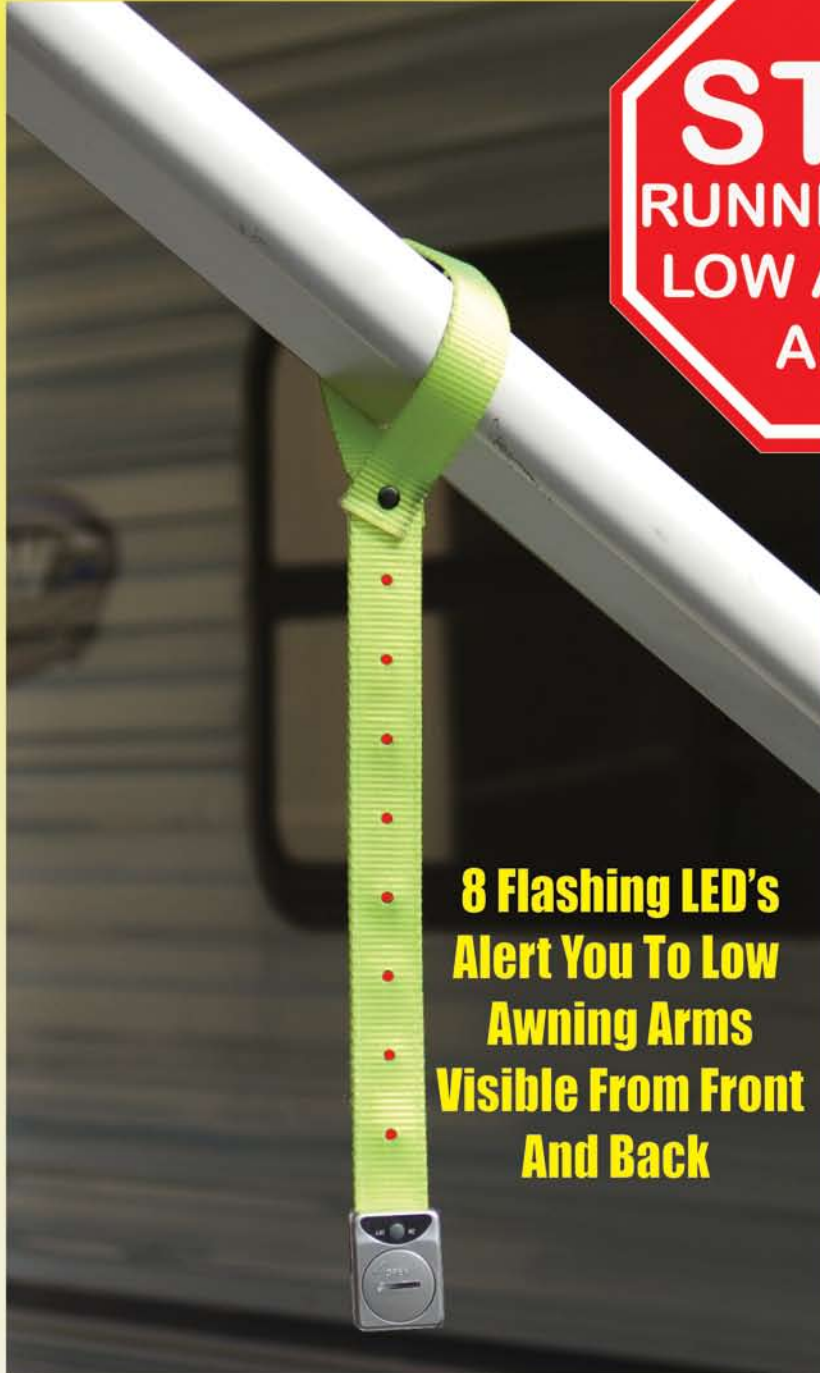

New From Prime Products

15-3001

AWNING ARM ALERT

**AND CAMPSITE
MARKER / LOCATOR**

HEADS UP!

**8 Flashing LED's
Day Glow Color
Quick Release
Velcro Strap
Fits Most Awnings
Installs in Seconds
Batteries Included**

**8 Flashing LED's
Alert You To Low
Awning Arms
Visible From Front
And Back**

**CAMPSITE
MARKER / LOCATOR**

**GREAT
GIFT IDEA!**

Stop banging your head on awning arms! Prime's Awning Arm Alert attaches to most awning arms with quick release Velcro strap. During daylight the fluorescent strap is hard to miss. At night turn on 8 red flashing LED's to attract attention to the awning arm. LED's are visible from the front and back side of the Awning Arm Alert. Long battery life allows for over eighty hours of use. Replacement batteries are available. Can be used to warn of other obstructions such as mirrors, hitches or bike racks. Makes excellent capmsite locator or marker.